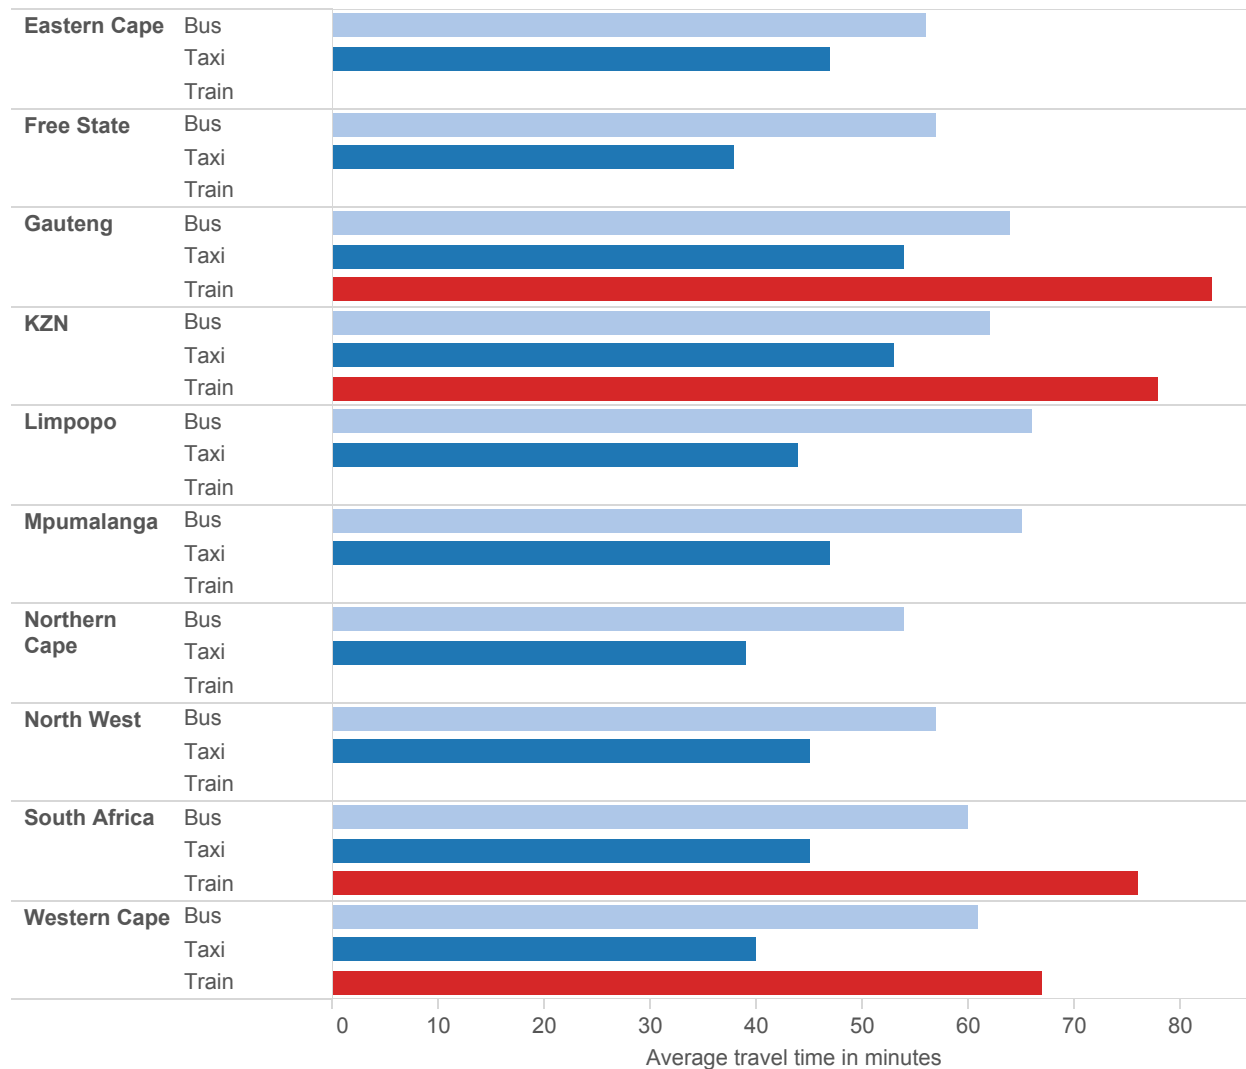

Types of public transport people use to get to school

Average time a trip to takes on public transport

These numbers include not only schoolchildren (grades 0 to 12), but also preschoolers, and those attending post-matric and other educational institutions.