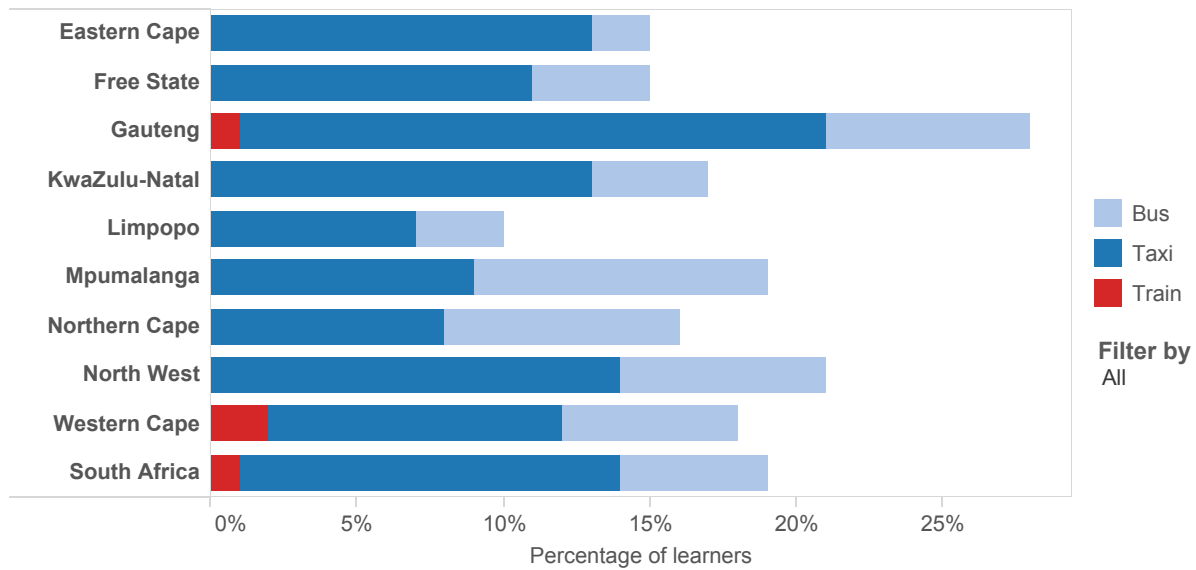

Types of public transport people use to get to school

Average time a trip to takes on public transport

These numbers include not only schoolchildren (grades 0 to 12), but also preschoolers, and those attending post-matric and other educational institutions.